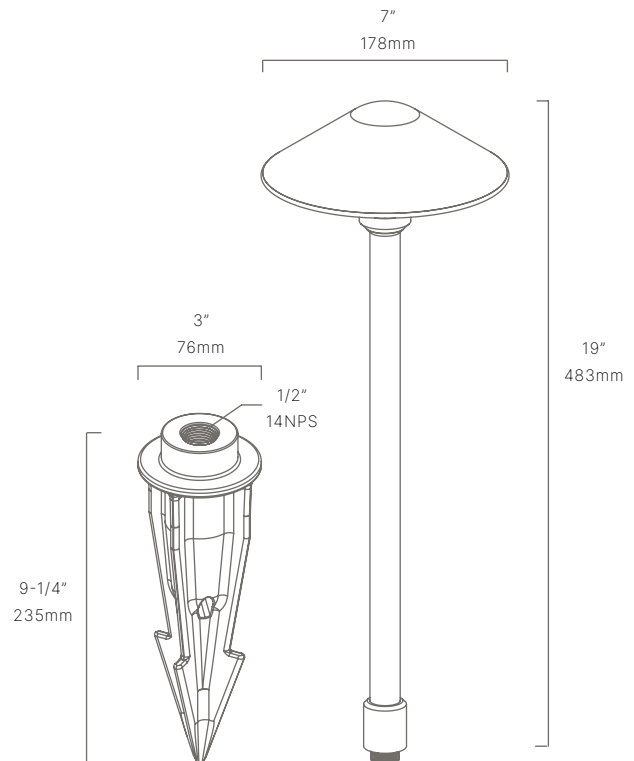

P. 760.931.2910

O. 2742 Loker Ave. W Carlsbad CA 92010

W. www.auroralight.com

MADE IN USA
WITH DOMESTIC & IMPORTED MATERIALS